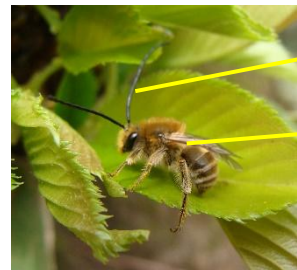

Long tactile

Body length 1 cm

Japanese long-horned flower bee