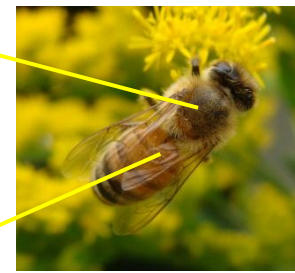

15 bee species found in Shinjuku Gyoen

Dangerous wasps Honey bees and bee species

Wasps

Various bee species

Body length 3 ~ 4 cm

Body Orange

Asian giant hornet

Body length 2 ~ 3 cm

Base of wing Orange

Japanese yellow hornet

Body length 2 ~ 3 cm

Black wave

Body length 1.5 cm

Black-bellied hornet

Abdomen White and Black

Body length 2 ~ 3 cm

Head and Thorax Brown

Japanese black hornet

Japanese brown hornet

Body length 1.7 cm

Slender body Long legs

Two-spotted long-legged wasp

Body length 2.5 cm

Dark-backed long-legged wasp

Body length 1.3 cm

Body Blackish

Body Yellow

Japanese honeybee

Honeybee

Body length 2 cm

Stout body

Japanese carpenter bee