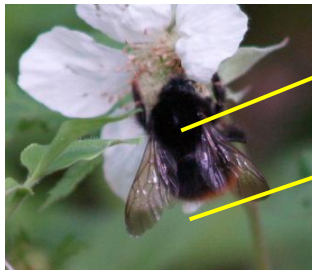

Head and Thorax Brown

Japanese black hornet

Japanese brown hornet

Body length 1.7 cm

Slender body Long legs

Two-spotted long-legged wasp

Body length 2.5 cm

Dark-backed long-legged wasp

Body length 1.3 cm

Body Blackish

Body Yellow

Japanese honeybee

Honeybee

Body length 2 cm

Stout body

Japanese carpenter bee

Body length 1 ~ 2 cm

Stout black body

Asian black bumblebee

Long tactile

Body length 1 cm

Japanese long-horned flower bee

Body length 2 cm

Body Yellow