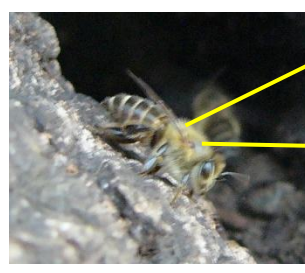

15 bee species found in Shinjuku Gyoen

Dangerous wasps Honey bees and bee species

Wasps

Various bee species

Body length 3 ~ 4 cm

Body Orange

Asian giant hornet

Body length 2 ~ 3 cm

Base of wing Orange

Japanese yellow hornet

Body length 2 ~ 3 cm

Black wave

Body length 1.5 cm

Black-bellied hornet

Abdomen White and Black

Body length 2 ~ 3 cm

Head and Thorax Brown

Japanese black hornet

Japanese brown hornet

Body length 1.7 cm

Slender body Long legs

Two-spotted long-legged wasp

Body length 2.5 cm

Dark-backed long-legged wasp

Body length 1.3 cm

Body Blackish

Body Yellow

Japanese honeybee

Honeybee

Body length 2 cm

Stout body

Japanese carpenter bee