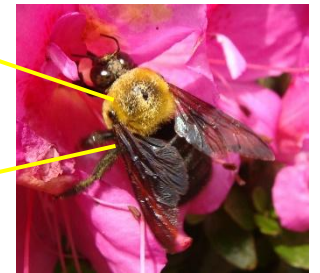

Head and Thorax Brown

Japanese black hornet

Japanese brown hornet

Body length 1.7 cm

Slender body Long legs

Two-spotted long-legged wasp

Body length 2.5 cm

Dark-backed long-legged wasp

Body length 1.3 cm

Body Blackish

Body Yellow

Japanese honeybee

Honeybee

Body length 2 cm

Stout body

Japanese carpenter bee

Body length 1 ~ 2 cm

Stout black body

Asian black bumblebee

Long tactile

Body length 1 cm

Japanese long-horned flower bee

Body length 2 cm

Body Yellow