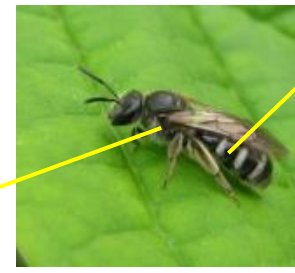

15 bee species found in Shinjuku Gyoen

Dangerous wasps Honey bees and bee species

Wasps

Various bee species

Body length 3 ~ 4 cm

Body Orange

Asian giant hornet

Body length 2 ~ 3 cm

Base of wing Orange

Japanese yellow hornet

Body length 2 ~ 3 cm

Black wave

Body length 1.5 cm

Black-bellied hornet

Abdomen White and Black

Body length 2 ~ 3 cm

Head and Thorax Brown

Japanese black hornet

Japanese brown hornet

Body length 1.7 cm

Slender body Long legs

Two-spotted long-legged wasp

Body length 2.5 cm

Dark-backed long-legged wasp

Body length 1.3 cm

Body Blackish

Body Yellow

Japanese honeybee

Honeybee

Body length 2 cm

Stout body

Japanese carpenter bee