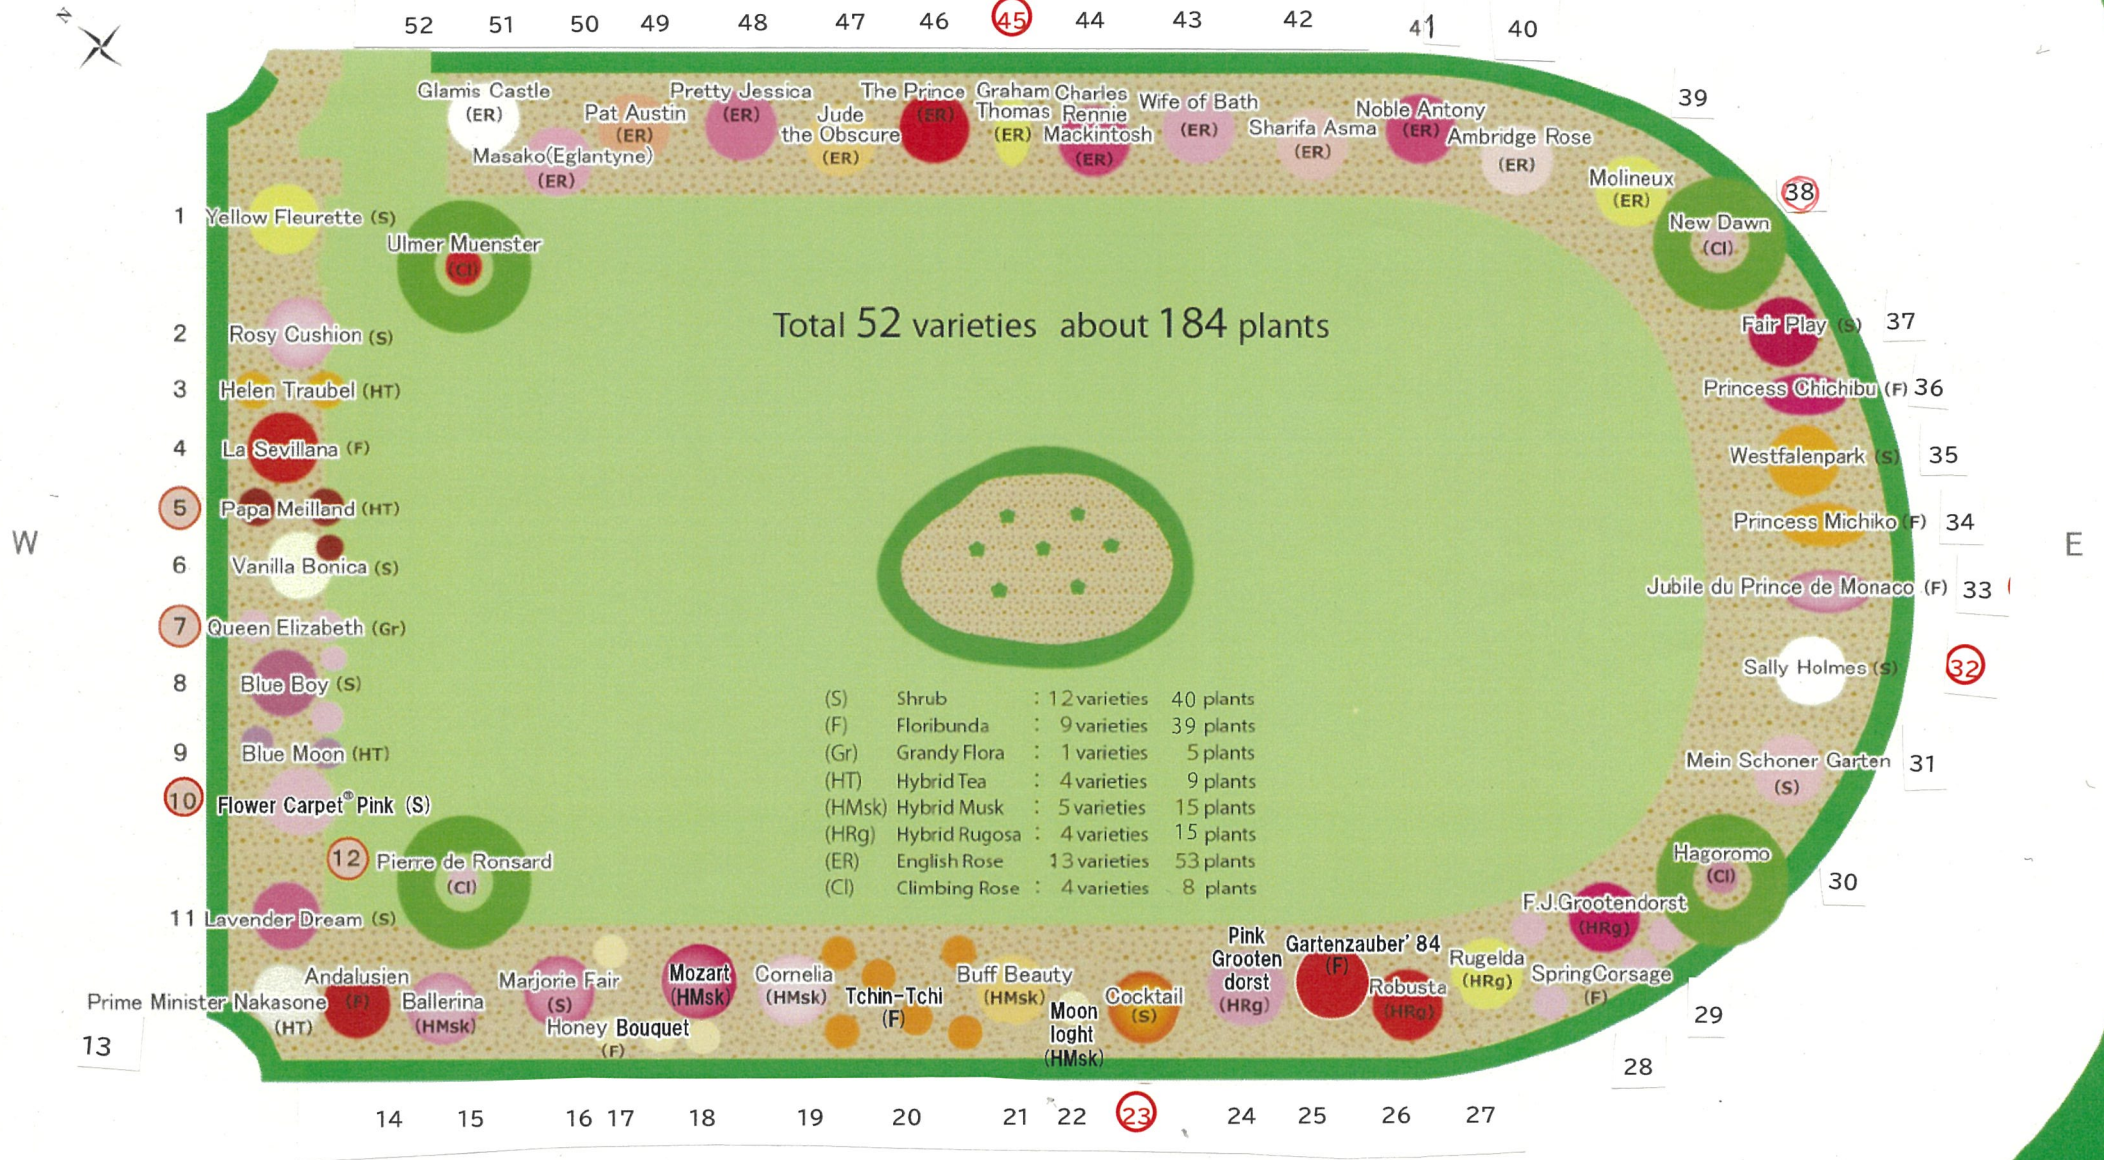

Shinjyuku Gyoen Rose Garden 【West Bed】

★ 「Roses induced into Rose Hall of Fame」 9 varieties : ○

Shinjyuku Gyoen Rose Garden [East Bed]

N

★「Roses induced into Rose Hall of Fame」 ♂ varieties : ○

Western Garden

S