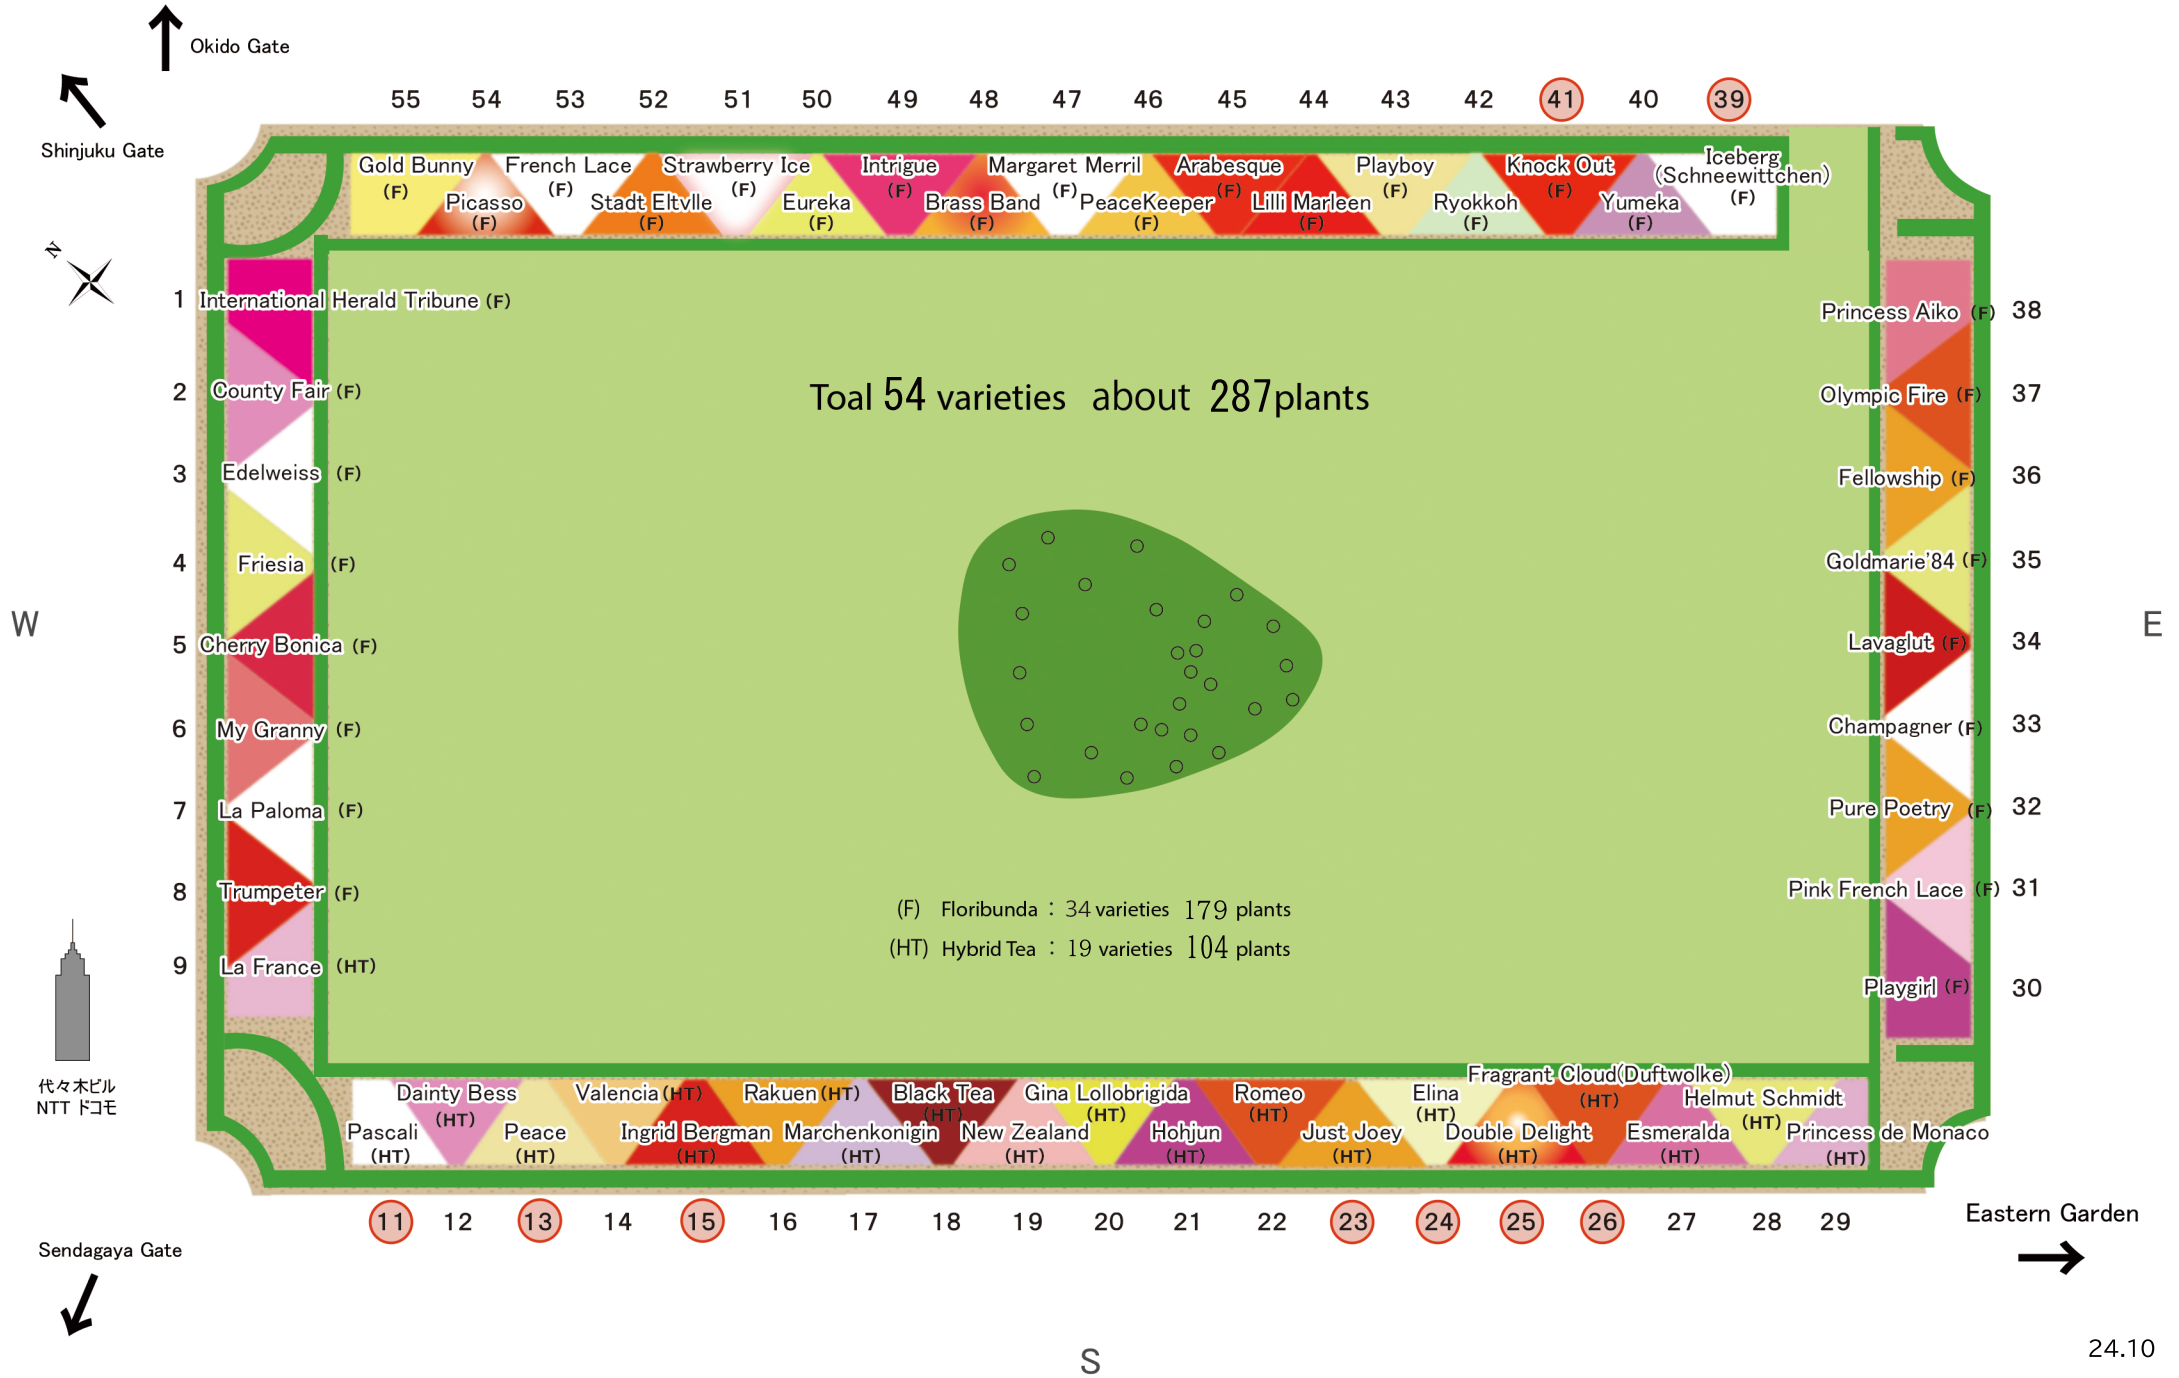

Shinjyuku Gyoen Rose Garden 【West Bed】

★ 「Roses induced into Rose Hall of Fame」 9 varieties : ○

Shinjyuku Gyoen Rose Garden [East Bed]

N

★「Roses induced into Rose Hall of Fame」 ♂ varieties : ○

Western Garden

S