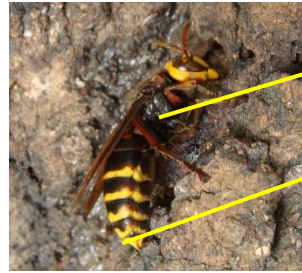

15 bee species found in Shinjuku Gyoen

Dangerous wasps Honey bees and bee species

Wasps

Various bee species

Body length 3 ~ 4 cm

Body Orange

Vespa mandarina
Family: Vespidae

Body length 2 ~ 3 cm

Base of wing Orange

Vespa simillima xanthoptera
Family: Vespidae

Body length 2 ~ 3 cm

Black wave

Body length 1.5 cm

Vespa crabro Linnaeus
Family: Vespidae

Abdomen White and Black

Body length 2 ~ 3 cm

Head and Thorax Brown

Vespula flaviceps Smith
Family: Vespidae

Vespa dybowskii Andre
Family: Vespidae

Body length 1.7 cm

Slender body Long legs

Polistes chinensis
Family: Vespidae

Body length 2.5 cm

Polistes jokahamae
Family: Vespidae

Body length 1.3 cm

Body Blackish

Body Yellow

Apis cerana japonica
Family: Apidae

Body length 2 cm

Stout body

Apis mellifera
Family: Apidae

Xylocopa
Family: Apidae