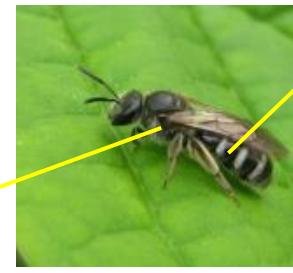

15 bee species found in Shinjuku Gyoen

Dangerous wasps Honey bees and bee species

Wasps

Various bee species

Body length 3 ~ 4 cm

Body Orange

Vespa mandarina
Family: Vespidae

Body length 2 ~ 3 cm

Base of wing Orange

Vespa simillima xanthoptera
Family: Vespidae

Body length 2 ~ 3 cm

Black wave

Body length 1.5 cm

Vespa crabro Linnaeus
Family: Vespidae

Abdomen White and Black

Body length 2 ~ 3 cm

Head and Thorax Brown

Vespula flaviceps Smith
Family: Vespidae

Vespa dybowskii Andre
Family: Vespidae

Body length 1.7 cm

Slender body Long legs

Polistes chinensis
Family: Vespidae

Body length 2.5 cm

Polistes jokahamae
Family: Vespidae

Body length 1.3 cm

Body Blackish

Body Yellow

Apis cerana japonica
Family: Apidae

Body length 2 cm

Stout body

Apis mellifera
Family: Apidae

Xylocopa
Family: Apidae