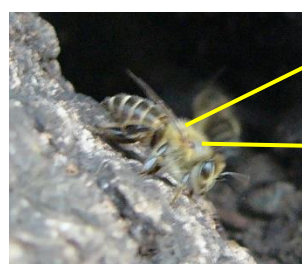

15 bee species found in Shinjuku Gyoen

Dangerous wasps Honey bees and bee species

Wasps

Various bee species

Body length 3 ~ 4 cm

Body Orange

Vespa mandarina
Family: Vespidae

Body length 2 ~ 3 cm

Base of wing Orange

Vespa simillima xanthoptera
Family: Vespidae

Body length 2 ~ 3 cm

Black wave

Body length 1.5 cm

Vespa crabro Linnaeus
Family: Vespidae

Abdomen White and Black

Body length 2 ~ 3 cm

Head and Thorax Brown

Vespula flaviceps Smith
Family: Vespidae

Vespa dybowskii Andre
Family: Vespidae

Body length 1.7 cm

Slender body Long legs

Polistes chinensis
Family: Vespidae

Body length 2.5 cm

Polistes jokahamae
Family: Vespidae

Body length 1.3 cm

Body Blackish

Body Yellow

Apis cerana japonica
Family: Apidae

Body length 2 cm

Stout body

Apis mellifera
Family: Apidae

Xylocopa
Family: Apidae