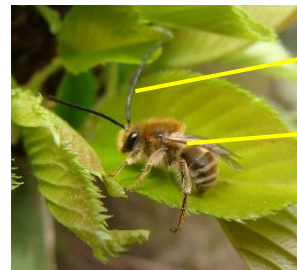

Long tactile

Body length 1 cm

Tetralonia nipponensis
Family: Apidae