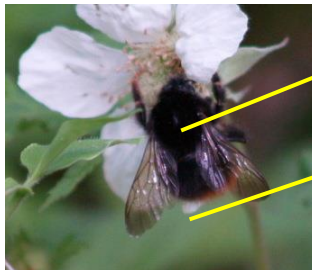

Base of wing Orange

Vespa simillima xanthoptera
Family: Vespidae

Body length 2 ~ 3 cm

Black wave

Body length 1.5 cm

Vespa crabro Linnaeus
Family: Vespidae

Abdomen White and Black

Body length 2 ~ 3 cm

Head and Thorax Brown

Vespula flaviceps Smith
Family: Vespidae

Vespa dybowskii Andre
Family: Vespidae

Body length 1.7 cm

Slender body Long legs

Polistes chinensis
Family: Vespidae

Body length 2.5 cm

Polistes jokahamae
Family: Vespidae

Body length 1.3 cm

Body Blackish

Body Yellow

Apis cerana japonica
Family: Apidae

Body length 2 cm

Stout body

Apis mellifera
Family: Apidae

Xylocopa
Family: Apidae