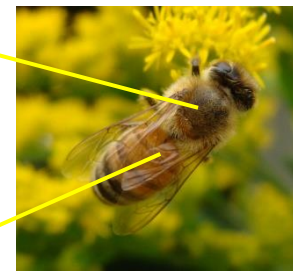

15 bee species found in Shinjuku Gyoen

Dangerous wasps Honey bees and bee species

Wasps

Various bee species

Body length 3 ~ 4 cm

Body Orange

Vespa mandarina
Family: Vespidae

Body length 2 ~ 3 cm

Base of wing Orange

Vespa simillima xanthoptera
Family: Vespidae

Body length 2 ~ 3 cm

Black wave

Body length 1.5 cm

Vespa crabro Linnaeus
Family: Vespidae

Abdomen White and Black

Body length 2 ~ 3 cm

Head and Thorax Brown

Vespula flaviceps Smith
Family: Vespidae

Vespa dybowskii Andre
Family: Vespidae

Body length 1.7 cm

Slender body Long legs

Polistes chinensis
Family: Vespidae

Body length 2.5 cm

Polistes jokahamae
Family: Vespidae

Body length 1.3 cm

Body Blackish

Body Yellow

Apis cerana japonica
Family: Apidae

Body length 2 cm

Stout body

Apis mellifera
Family: Apidae

Xylocopa
Family: Apidae