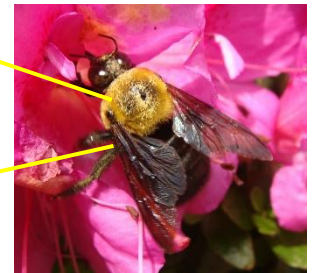

Body length 2 ~ 3 cm

Black wave

Body length 1.5 cm

Abdomen White and Black

Body length 2 ~ 3 cm

Head and Thorax Brown

Vespa dybowskii Andre

Family: Vespidae

Body length 1.7 cm

Slender body Long legs

Body length 2.5 cm

Body length 1.3 cm

Body Blackish

Body Yellow

Body length 2 cm

Stout body

Xylocopa

Family: Apidae

Body length 1 ~ 2 cm

Stout black body

Long tactile

Body length 1 cm

Body length 2 cm

Body Yellow