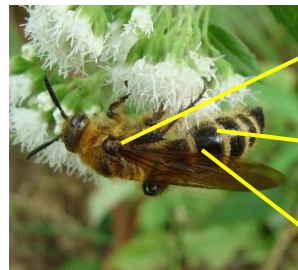

Body length 2 ~ 3 cm

Black wave

Body length 1.5 cm

Abdomen White and Black

Body length 2 ~ 3 cm

Head and Thorax Brown

Vespa dybowskii Andre

Family: Vespidae

Xylocopa

Family: Apidae

Body length 1 ~ 2 cm

Stout black body

Long tactile

Body length 1 cm

Body length 2 cm

Body Yellow