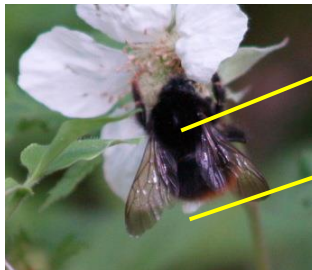

Body length 2 ~ 3 cm

Black wave

Body length 1.5 cm

Abdomen White and Black

Body length 2 ~ 3 cm

Head and Thorax Brown

Vespa dybowskii Andre

Family: Vespidae

Body length 1.7 cm

Slender body Long legs

Body length 2.5 cm

Body length 1.3 cm

Body Blackish

Body Yellow

Body length 2 cm

Stout body

Xylocopa

Family: Apidae

Body length 1 ~ 2 cm

Stout black body

Long tactile

Body length 1 cm

Body length 2 cm

Body Yellow