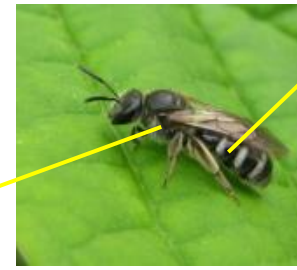

15 bee species found in Shinjuku Gyoen

Dangerous wasps Honey bees and bee species

Wasps

Various bee species

Body length 3 ~ 4 cm

Body Orange

Body length 2 ~ 3 cm

Base of wing Orange

Body length 2 ~ 3 cm

Black wave

Body length 1.5 cm

Abdomen White and Black

Body length 2 ~ 3 cm

Head and Thorax Brown

Vespa dybowskii Andre

Family: Vespidae

Body length 1.7 cm

Slender body Long legs

Body length 2.5 cm

Body length 1.3 cm

Body Blackish

Body Yellow

Body length 2 cm

Stout body