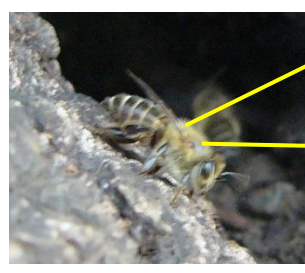

15 bee species found in Shinjuku Gyoen

Dangerous wasps Honey bees and bee species

Wasps

Various bee species

Body length 3 ~ 4 cm

Body Orange

Body length 2 ~ 3 cm

Base of wing Orange

Body length 2 ~ 3 cm

Black wave

Body length 1.5 cm

Abdomen White and Black

Body length 2 ~ 3 cm

Head and Thorax Brown

Vespa dybowskii Andre

Family: Vespidae

Vespa mandarinia

Family: Vespidae

Vespa simillima xanthoptera

Family: Vespidae

Vespa crabro Linnaeus

Family: Vespidae

Vespaula flaviceps Smith

Family: Vespidae

Body length 1.7 cm

Slender body Long legs

Body length 2.5 cm

Body length 1.3 cm

Body Blackish

Body Yellow

Body length 2 cm

Stout body