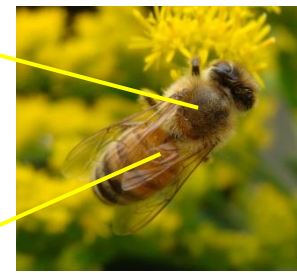

Body length 2 ~ 3 cm

Black wave

Body length 1.5 cm

Abdomen White and Black

Body length 2 ~ 3 cm

Head and Thorax Brown

Vespa dybowskii Andre

Family: Vespidae

Body length 1.7 cm

Slender body Long legs

Body length 2.5 cm

Body length 1.3 cm

Body Blackish

Body Yellow

Body length 2 cm

Stout body