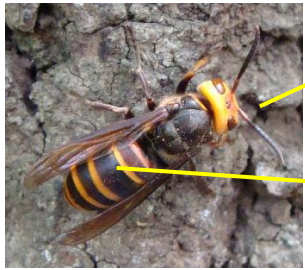

15 bee species found in Shinjuku Gyoen

Dangerous wasps Honey bees and bee species

Wasps

Various bee species

Body length 3 ~ 4 cm

Body Orange

Body length 2 ~ 3 cm

Base of wing Orange

Body length 2 ~ 3 cm

Black wave

Body length 1.5 cm

Abdomen White and Black

Body length 2 ~ 3 cm

Head and Thorax Brown

Vespa dybowskii Andre

Family: Vespidae

Body length 1.7 cm

Slender body Long legs

Body length 2.5 cm

Body length 1.3 cm

Body Blackish

Body Yellow

Body length 2 cm

Stout body

Abdomen Black and Yellow

Body length 2.5 cm

Hunting bee that captures prey with its venomous stinger

Bombus ignitus

Family: Apidae

Tetralonia nipponensis

Family: Apidae

Megacampsomeris prismatica